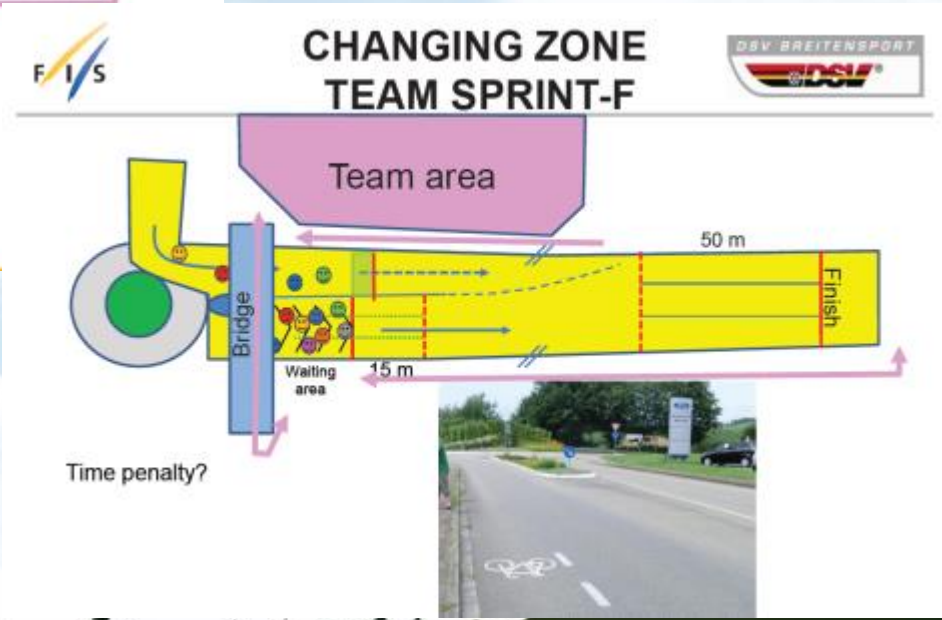

Bad Peterstal-
Griesbach

COMPETITION COURSE - OBERKIRCH

TEAM SPRINT - F

START- FINISH AREA TEAM SPRINT-F

UP HILL – C

08.09.2013 – BAD PETERSTAL

FIS ROLLERSKI WORLD CHAMPIONSHIPS

2013 BAD PETERSTAL | OBERKIRCH