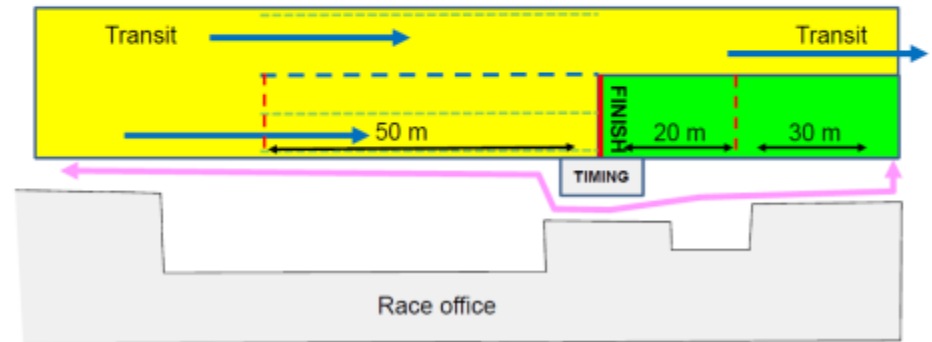

FINISH AREA INDIVIDUAL F - OBERKIRCH