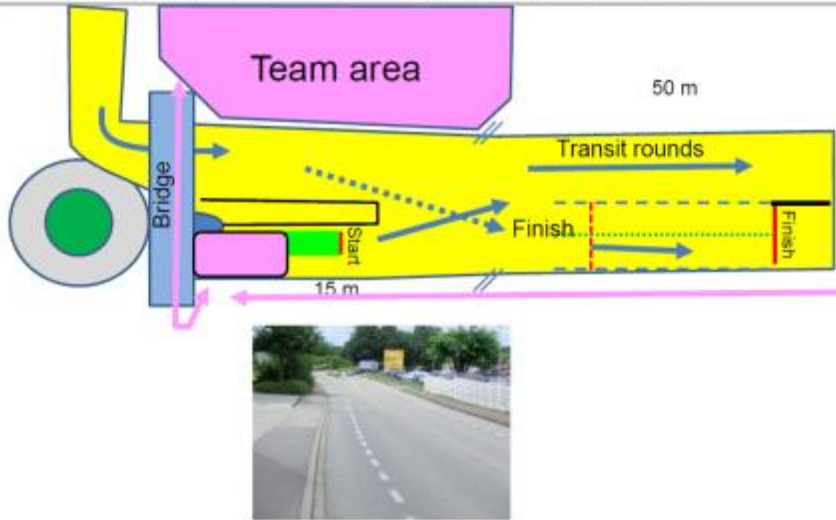

START AREA INDIVIDUAL-F OBERKIRCH