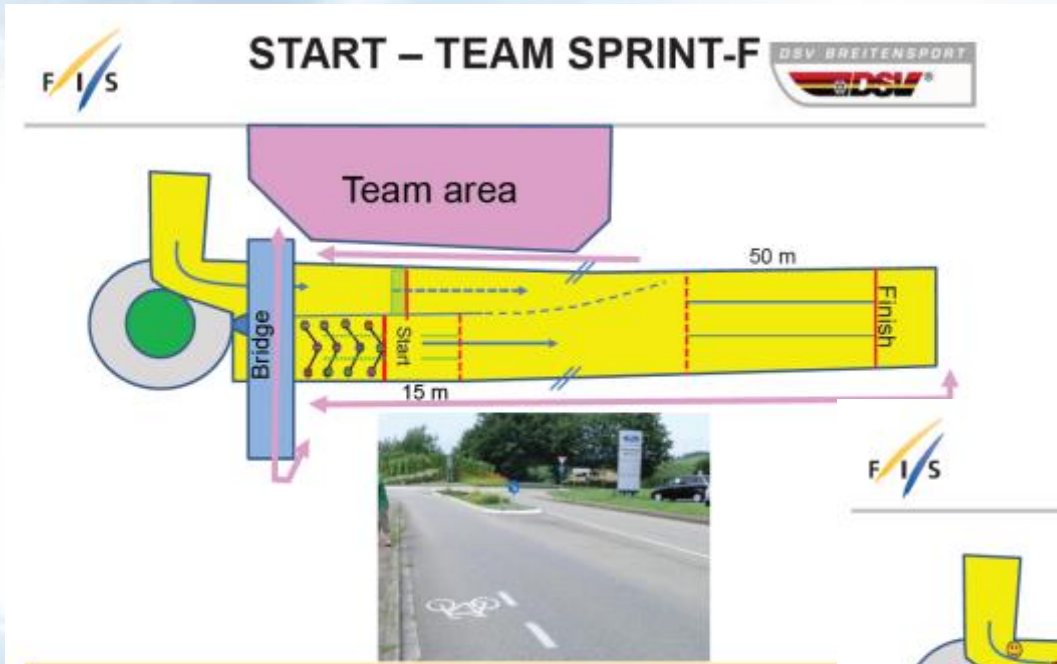

Bad Peterstal-
Griesbach

COMPETITION COURSE - OBERKIRCH

TEAM SPRINT - F

START- FINISH AREA TEAM SPRINT-F

UP HILL – C

08.09.2013 – BAD PETERSTAL

FIS ROLLERSKI WORLD CHAMPIONSHIPS

2013 BAD PETERSTAL | OBERKIRCH