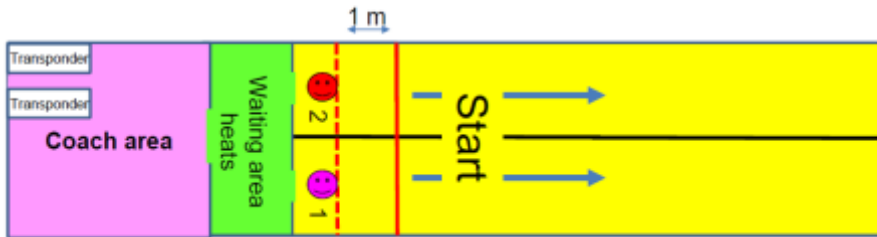

START- FINISH AREA – SPRINT F BAD PETERSTAL

START AREA – SPRINT F

FINISH AREA SPRINT F