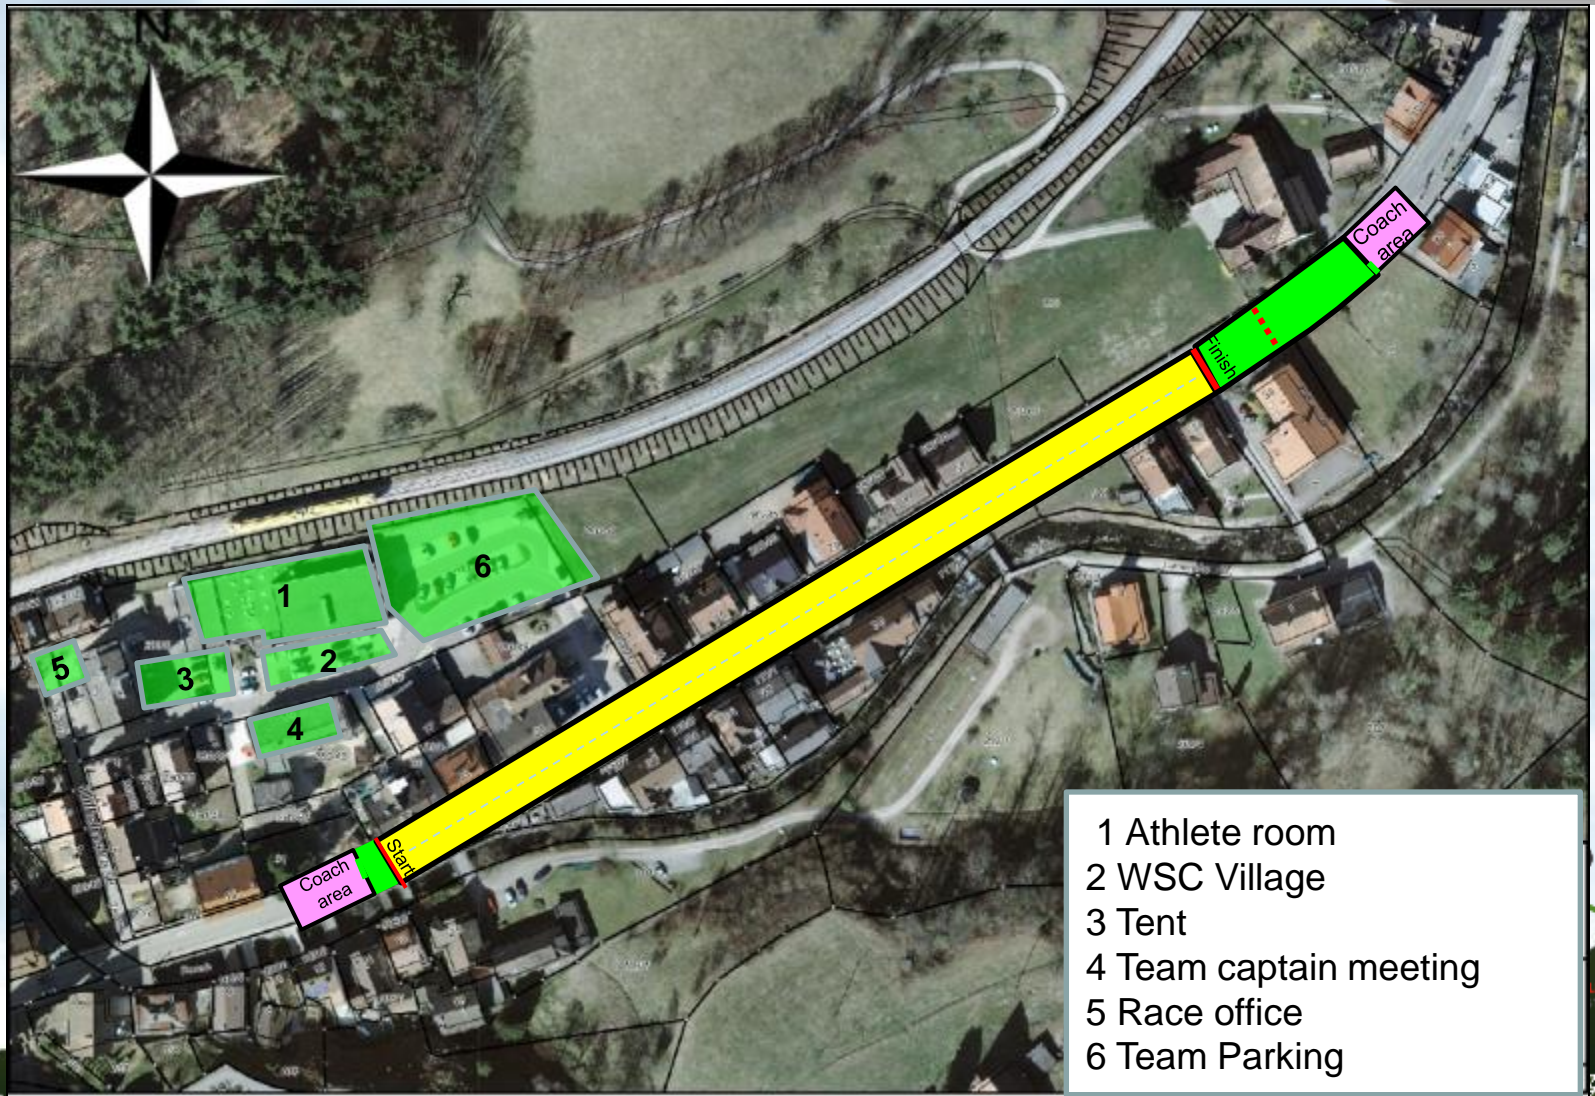

FIS ROLLERSKI WORLD CHAMPIONSHIPS
2013 BAD PETERSTAL | OBERKIRCH

WWW.ROLLSKI-SCHWARZWALD.DE

Bad Peterstal-
Griesbach

COMPETITION COURSE – BAD PETERSTAL SPRINT - F

- 1 Athlete room
- 2 WSC Village
- 3 Tent
- 4 Team captain meeting
- 5 Race office
- 6 Team Parking