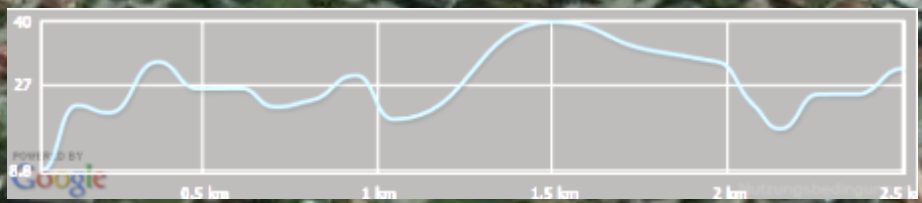

FIS ROLLERSKI WORLD CHAMPIONSHIPS
2013 BAD PETERSTAL | OBERKIRCH

WWW.ROLLSKI-SCHWARZWALD.DE

Bad Peterstal-
Griesbach

COMPETITION COURSE - OBERKIRCH

INDIVIDUAL START F

Coaching/service zone

Feeding station

START- FINISH AREA - INDIVIDUAL - F OBERKIRCH