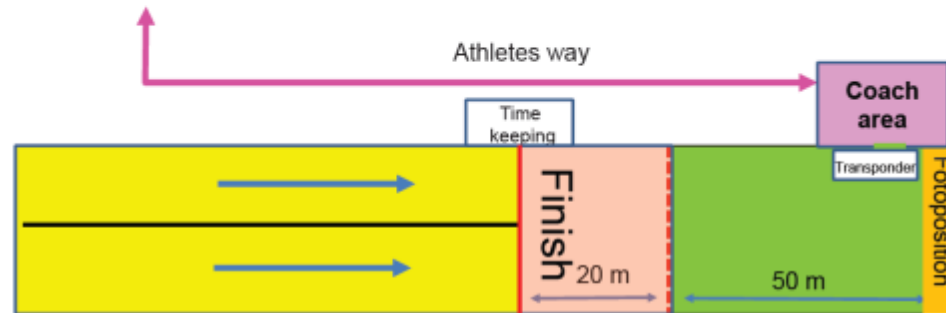

2013 ROLLERSKI WORLD CHAMPIONSHIPS
2013 BAD PETERSTAL | OBERKIRCH